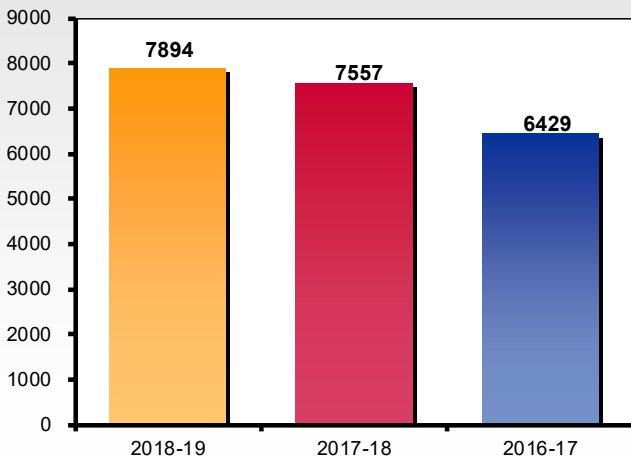

Sioux Falls

Heating Degree Days--YTD
September - May