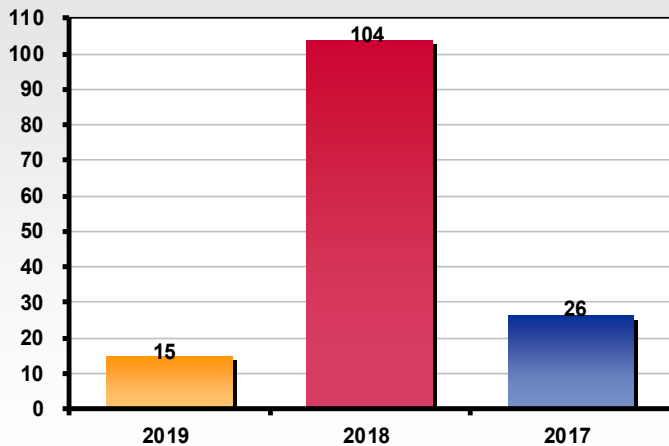

Sioux Falls

Cooling Degree Days--YTD
April - May