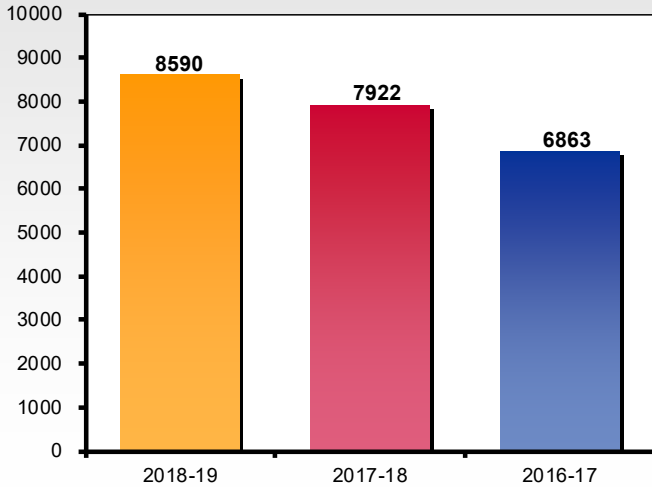

Weather Data May 2019

Huron

Heating Degree Days--YTD
September - May